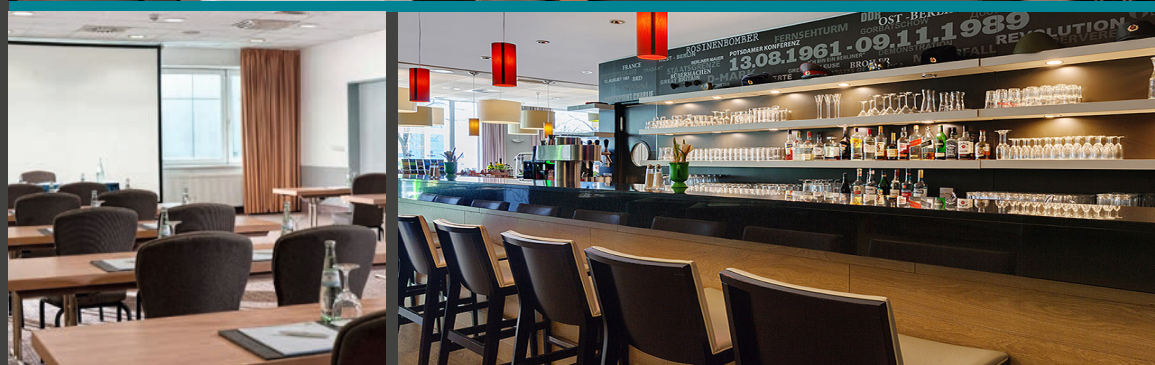

- Straßenbahn (Tram): M5/M6: 500 m, M13: 150 m
- Alexanderplatz: 5,0 km
- Berlin Ostbahnhof: 5,0 km
- Hauptbahnhof Berlin: 8,0 km
- Sportstätten in der nahen Umgebung:
  - Sportforum: 0,75 km
  - Wellblechpalast Berlin: 1,1 km
  - Velodrom Berlin: 2 km
  - Schwimm- und Sprunghalle im Europasportpark (SSE): 1,9 km
  - Max-Schmeling-Halle: 6,1 km
- 150 Hotel-Parkplätze

HOTEL & FURNISHING

- 473 rooms of various categories (29 m²)
- extra large beds (220x100cm) & partly with kitchenette
- restaurant „Grenzlos“ & hotel bar with a sun terrace
- fitness room, cosmetic, massage
- 10 banquet / meeting rooms for up to 200 people
- free WiFi in all rooms
- grab, scan & go Wundermart kiosk shop

INCENTIVES

- special exhibition by the DDR Museum throughout the hotel
- bike tours through the capital – rent a bike directly from the hotel
- shopping at Alexanderplatz and a trip up the Fernsehturm
- sporting, cultural and music events at the Velodrom
- Berlin-Hohenschönhausen Memorial – State Security of the GDR

LOCATION & DISTANCES

- tram: M5/M6: 500 m, M13: 150 m
- Alexanderplatz: 5.0 km
- Berlin Ostbahnhof (Berlin East Station): 5.0 km
- Berlin Hauptbahnhof (Berlin Central Station): 8.0 km
- sports facilities in the vicinity
  - Sportforum: 0.75 km
  - Wellblechpalast Berlin: 1.1 km
  - Velodrom Berlin: 2 km
  - Schwimm- und Sprunghalle im Europasportpark (SSE): 1.9 km
  - Max-Schmeling-Halle: 6.1 km
- parking spaces for 150 cars

gchhotelgroup.com